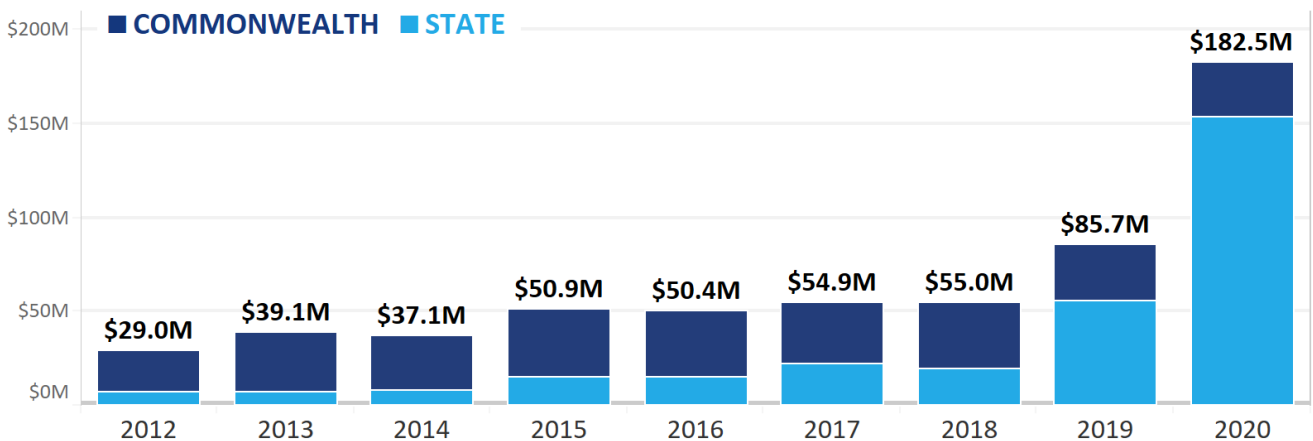

CAPITAL PROJECTS SUPPORTED BY CBGA IN 2020

56
CBGA
PROJECTS

$182M
GOVERNMENT
GRANTS

$251M
CAPITAL
INVESTMENT

Projects by grant source

STATE	45
C'WEALTH	11

Grant recipients

SYSTEMIC	$161,574,966
RI/MPJP	$20,906,945

Grant source

STATE	$153,425,247
C'WEALTH	$29,056,664

'CBGA' = Catholic Block Grant Authority

Since 2012, government grants have increased six-fold, largely driven by the NSW Government's 2019-22 capital fund for non-government schools.

GRANTS OVER TIME | 2012-20 CBGA PROJECTS

This capital investment is enabling enrolment growth across the sector. NSW Catholic school enrolments are at their highest level in its 200-year history.