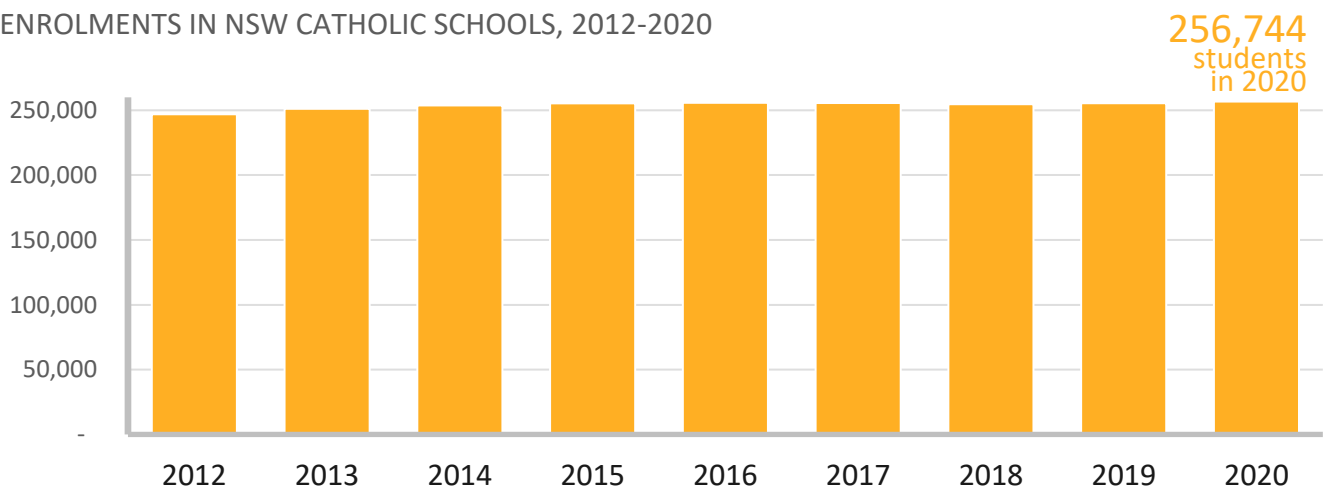

GRANTS OVER TIME | 2012-20 CBGA PROJECTS

This capital investment is enabling enrolment growth across the sector. NSW Catholic school enrolments are at their highest level in its 200-year history.

ENROLMENTS IN NSW CATHOLIC SCHOOLS, 2012-2020