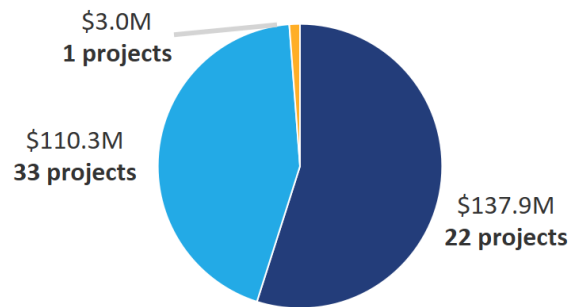

## Over half of projects are above \$5 million in estimated cost.

CAPITAL PROJECTS BY SIZE | 2020 CBGA

■ <\$1.5M ■ \$1.5-5M ■ >\$5M

## Secondary/Combined schools make up over half of the capital investments.

CAPITAL PROJECTS BY SCHOOL TYPE | 2020 CBGA

■ Primary ■ Secondary/Combined ■ Special