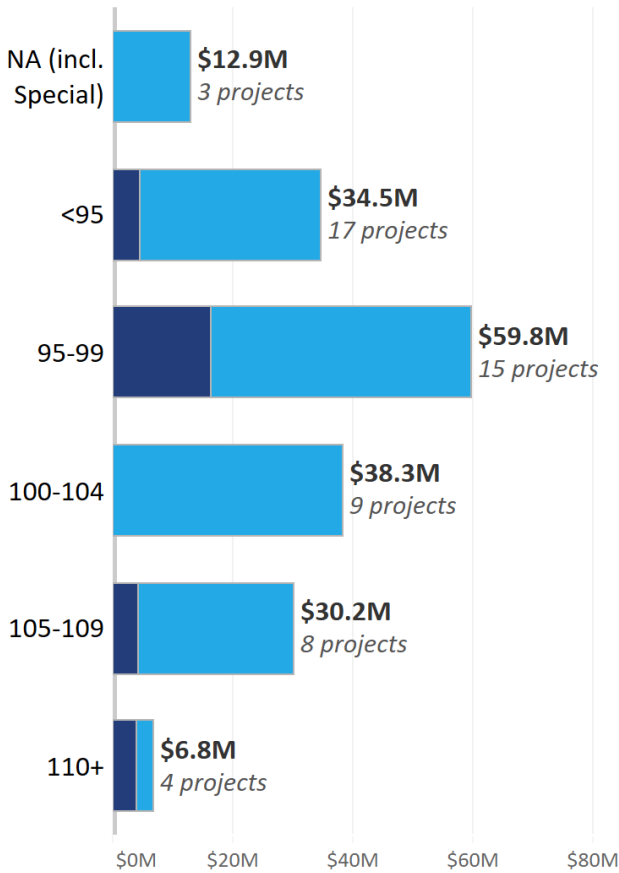

The majority of grants have gone to schools with DMI scores below 100.

GRANTS BY DMI BAND | 2020 CBGA PROJECTS

■ COMMONWEALTH ■ STATE