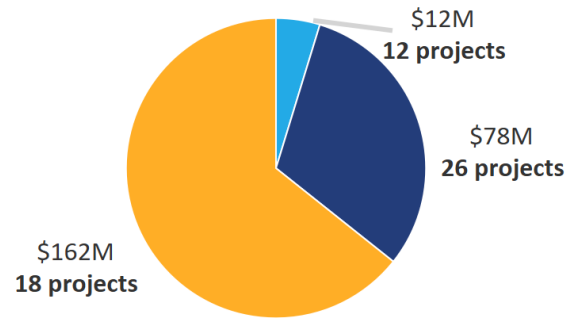

## The majority of grants have gone to schools with DMI scores below 100.

GRANTS BY DMI BAND | 2020 CBGA PROJECTS

■ COMMONWEALTH ■ STATE

## Over half of projects are above \$5 million in estimated cost.

CAPITAL PROJECTS BY SIZE | 2020 CBGA

■ <\$1.5M ■ \$1.5-5M ■ >\$5M